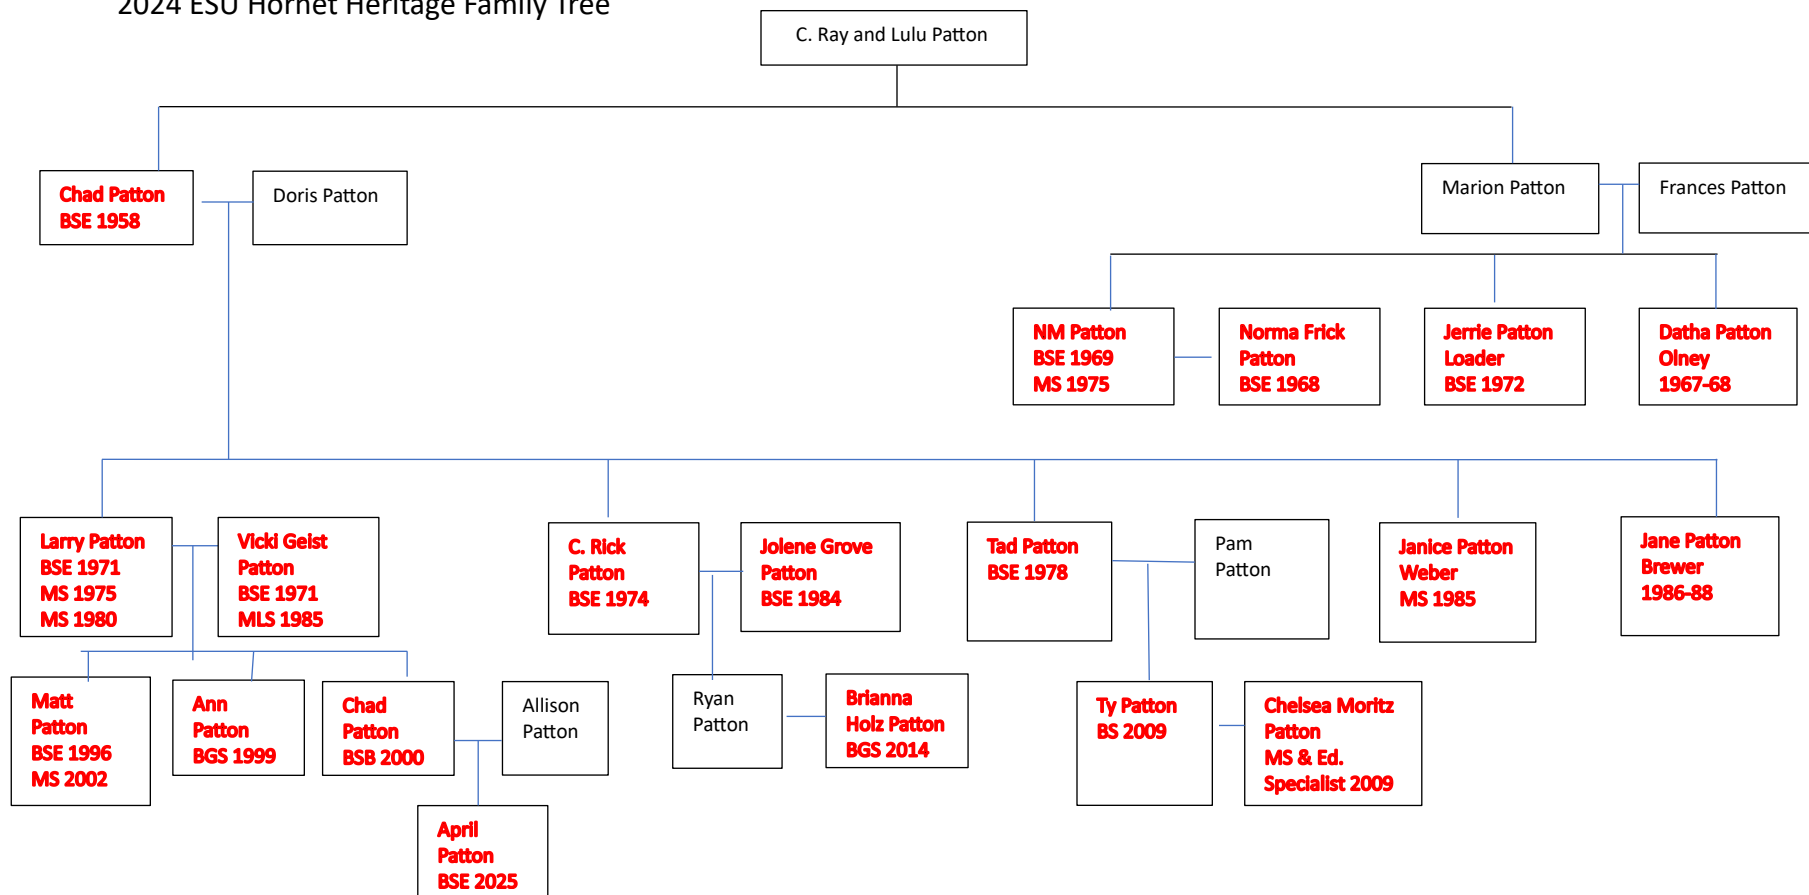

2024 ESU Hornet Heritage Family Tree

Special Notes:

Chad Patton (BSE 1958) finished earning his degree after returning from WWII. He earned his bachelor’s degree while he was already a teacher, principal, coach, husband and father of 3. When he was younger in the early 1940s, he helped build the fountain in front of Albert Taylor Hall.

Larry Patton is a past Admissions Counselor for ESU. He was the lead role in the production of “Oklahoma”, as well as a member of the ESU basketball team his freshman year. He helped build Twin Towers as a summer job. His wife, Vicki, was also involved in the theater productions.

C. Rick Patton was an inductee of the ESU HPER Hall of Honor in 2019. He was on the Cross Country and Track teams for KSTC.

19 members attended ESU. 17 members have at least one degree (14 Bachelor’s Degrees, 7 Masters Degrees, and one Ed. S). One Bachelor’s is in progress. (2025).

19 of the 23 degrees are in education.